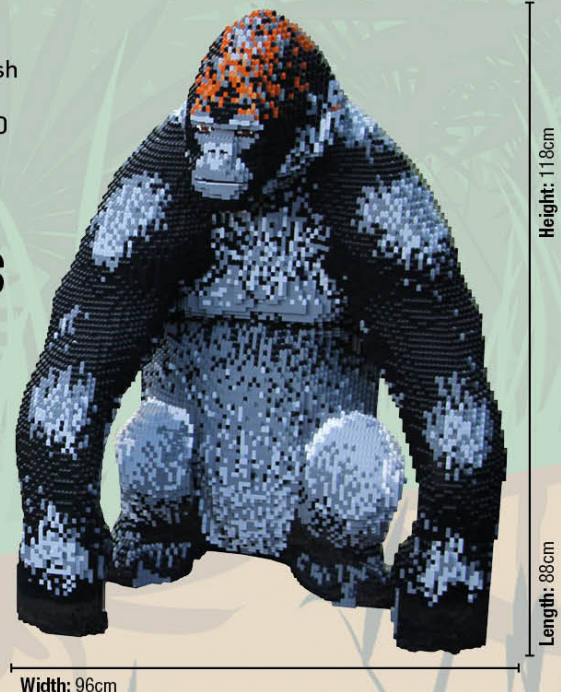

Did you know?

- We humans share a colossal 98% of our DNA with gorillas!
- The western gorilla is also called the silverback gorilla because of the greyish fur running in a line down its back.
- Gorillas have a bite force of about 1300 psi, twice the force of a lion!

82,845 BRICKS
2 BUILDERS
167 HOURS
194kg