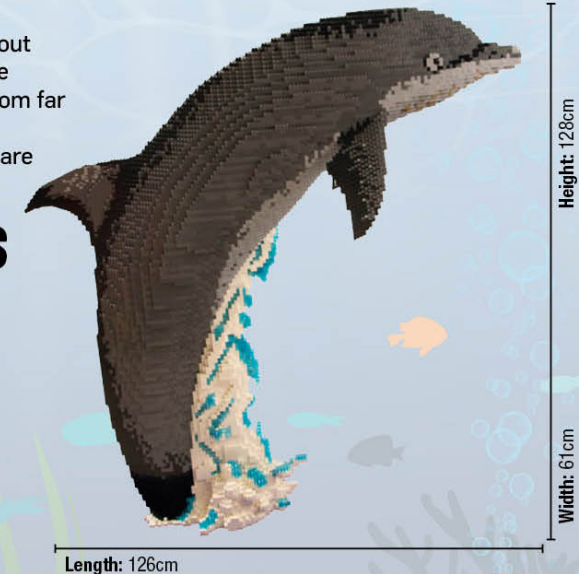

Find us online for more
great brick content!

Built by Jamie Cooper & Vaclav Pidrman
Designed by Bryn Morgan & Laura Kelly

Copyright © Brick Live Group Limited. All rights reserved. Brick Live Group Limited is an independent producer of BRICKLIVE and is not associated with The LEGO Group. LEGO® is a trademark of LEGO Juris A/S.