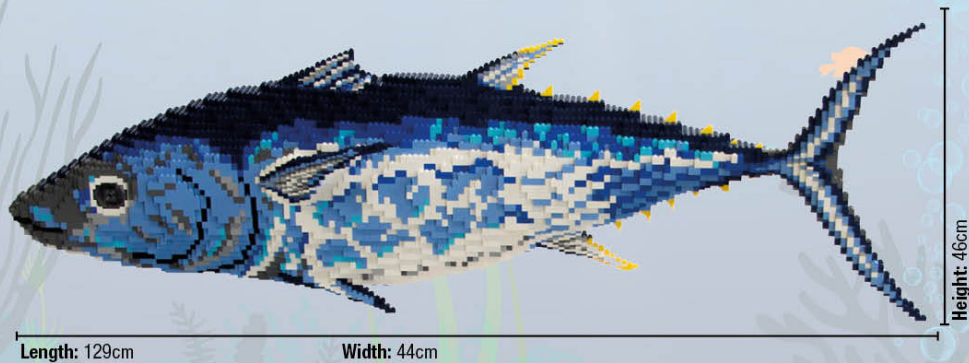

BRICKLIVE®

ANIMAL PARADISE

FIND ME IN WATTS
FURNISHERS!

Fish
Scombridae
Piscivore
Saltwater
Atlantic Ocean

BLUEFIN TUNA

AKA

Thunnus thynnus

 **7,742 BRICKS**

 **1 BUILDER**

 **68 HOURS**

 **88.5kg**

Did you know?

- Bluefin tuna can live to be up to 40 years old, and are the largest species of tuna!
- A migratory species, Bluefin tuna have been known to swim from the Mediterranean all the way to Canada!