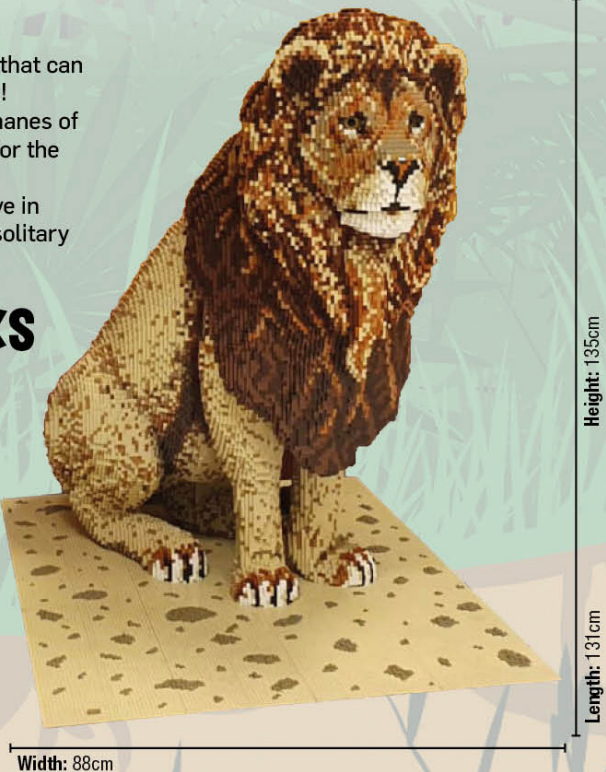

Did you know?

- Lions live in groups called prides, that can be anywhere up to 30 lions strong!
- Male lions may have impressive manes of fur, but it's the females that hunt for the pride's food!
- Lions are the only type of cat to live in groups. All the other species are solitary creatures!

50,439 BRICKS
3 BUILDERS
400 HOURS
232.5kg

Find us online for more great brick content!

Built by Marek Jerie, Stephen Juby & Tomas Novak
Designed by Bryn Morgan

Copyright © Brick Live Group Limited. All rights reserved. Brick Live Group Limited is an independent producer of BRICKLIVE and is not associated with The LEGO Group. LEGO® is a trademark of LEGO Juris A/S.